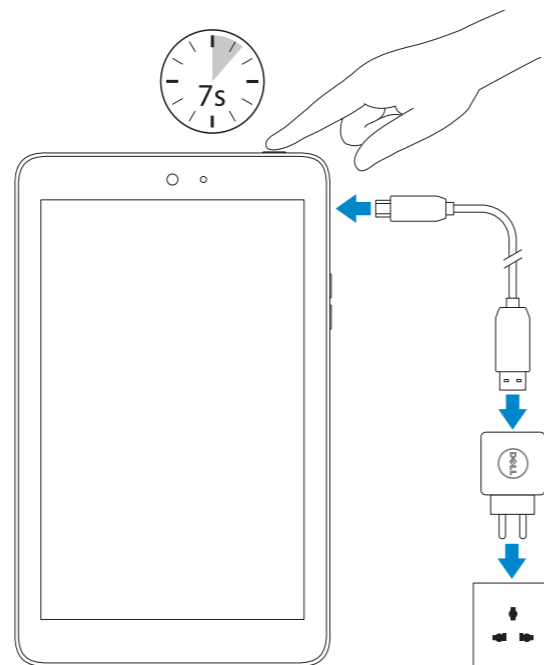

Venue 8

Quick Start Guide

Panduan Pengaktifan Cepat
Hướng Dẫn Bắt Đầu Nhanh
دليل البدء السريع

Scan for access
to support

Dell.com/QR/tablets/3840

1 Connect the power cable and press the power button for 7 seconds

Sambungkan kabel daya dan tekan tombol daya selama 7 detik
Kết nối cáp nguồn vào và bấm nút nguồn trong 7 giây
قم بتوصيل كبل التيار واضغط على زر التشغيل لمدة 7 ثوانٍ